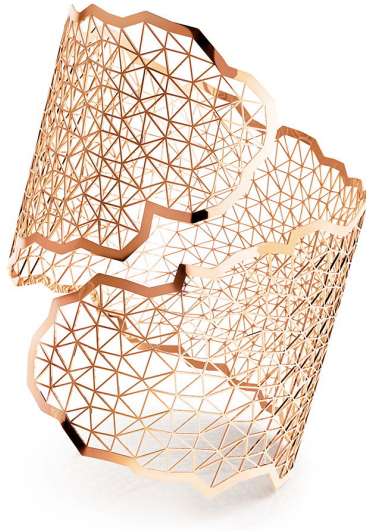

# NIESSING

Produkt ID: N382030

Form/Name: JEWELRY BRACELETS

Category: BRACELETS

Collection: TOPIA VISION

Material: Au 750

Niessing Color: Classic Red

Texture: Gloss

Width: 47,8

Diameter: 62