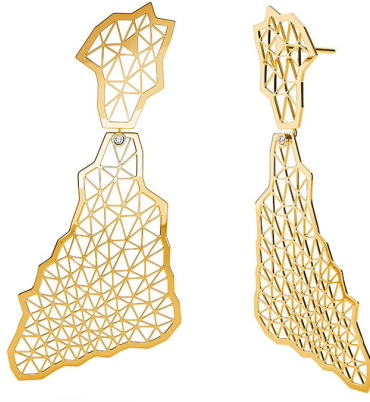

# NIESSING

Produkt ID: N384915

Form/Name: JEWELRY EARRINGS

Category: EARRINGS

Collection: TOPIA VISION

Material: Au 750

Niessing Color: Classic Yellow

Texture: Gloss

Length: 53,5

Number of stones: 1

Cut: Brillant

Clarity: VS2

Color: G

Carat: 0,01