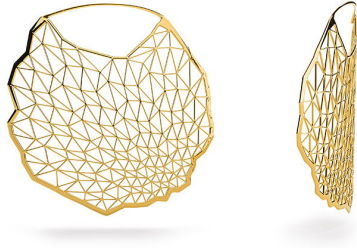

# NIESSING

Produkt ID: N384022

Form/Name: JEWELRY EARRINGS

Category: EARRINGS

Collection: TOPIA VISION

Material: Au 750

Niessing Color: Classic Yellow

Texture: Gloss

Diameter: 43