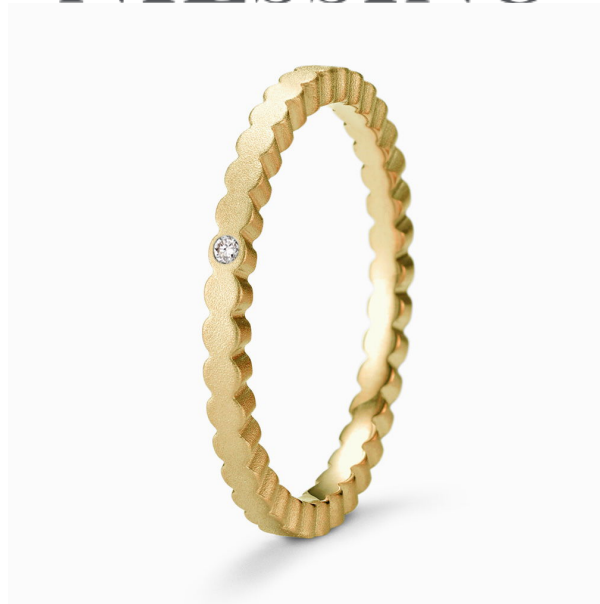

NIESSING

Produkt ID: N351531

Form/Name: JEWELRY RINGS

Category: RINGS

Collection: ARCHITECTURE

Material: Au 750

Niessing Color: Solaris5

Texture: Velvet

Width: 1,8

Number of stones: 1

Cut: Brillant

Clarity: VS2

Color: G

Carat: 0,005