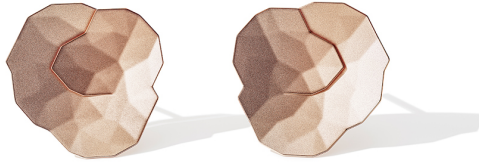

# NIESSING

Produkt ID: N384020

Form/Name: JEWELRY EARRINGS

Category: EARRINGS

Collection: TOPIA

Material: Au 750

Niessing Color: Rosewood

Texture: Velvet

Diameter: 15