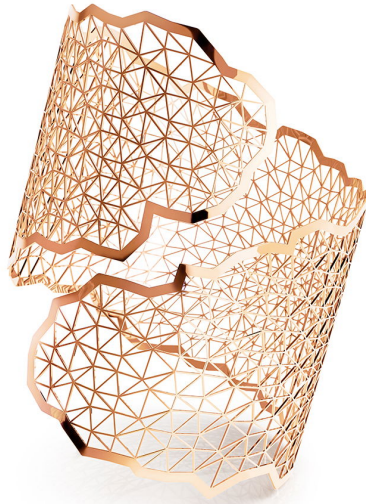

# NIESSING

Produkt ID: N382030

Form/Name: JEWELRY BRACELETS

Category: BRACELETS

Collection: TOPIA VISION

Material: Au 750

Niessing Color: Classic Red

Texture: Gloss

Width: 47,8

Diameter: 62