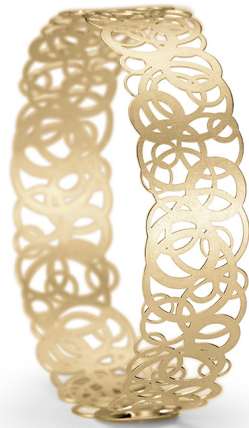

# NIESSING

Produkt ID: N272030

Form/Name: JEWELRY BRACELETS

Category: BRACELETS

Collection: ROSEUM

Width: 14,3

Diameter: 57

Material: Au 750

Niessing Color: Classic Yellow

Texture: Nature