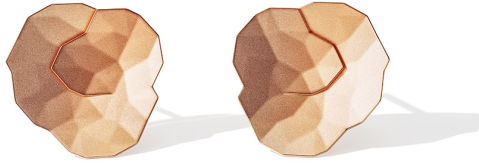

NIESSING

Produkt ID: N384020

Form/Name: JEWELRY EARRINGS

Category: EARRINGS

Collection: TOPIA

Material: Au 750

Niessing Color: Classic Red

Texture: Velvet

Diameter: 15