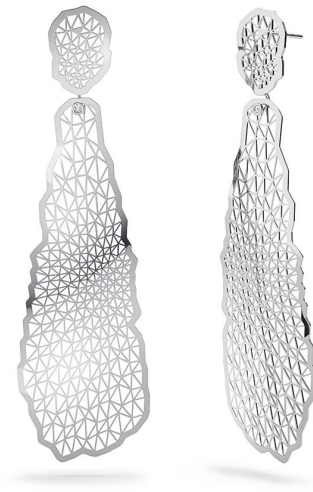

NIESSING

Produkt ID: N384910

Form/Name: JEWELRY EARRINGS

Category: EARRINGS

Collection: TOPIA VISION

Material: Pt 950

Niessing Color: Platinum

Texture: Gloss

Length: 76,5

Number of stones: 1

Cut: Brillant

Clarity: VS2

Color: G

Carat: 0,01