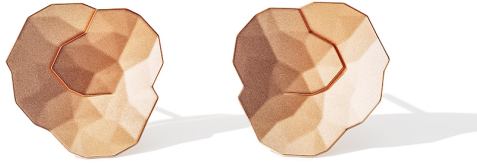

NIESSING

Produkt ID: N384020

Form/Name: JEWELRY EARRINGS

Category: EARRINGS

Collection: TOPIA

Material: Au 750

Niessing Color: Classic Red

Texture: Velvet

Diameter: 15