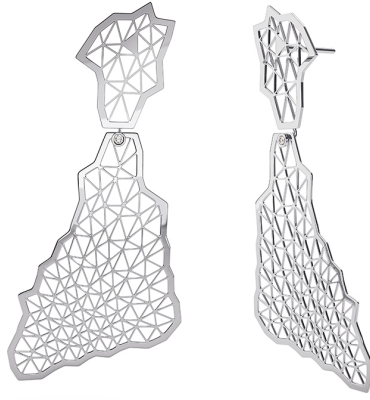

# NIESSING

Produkt ID: N384915

Form/Name: JEWELRY EARRINGS

Category: EARRINGS

Collection: TOPIA VISION

Material: Pt 950

Niessing Color: Platinum

Texture: Gloss

Length: 53,5

Number of stones: 1

Cut: Brillant

Clarity: VS2

Color: G

Carat: 0,01