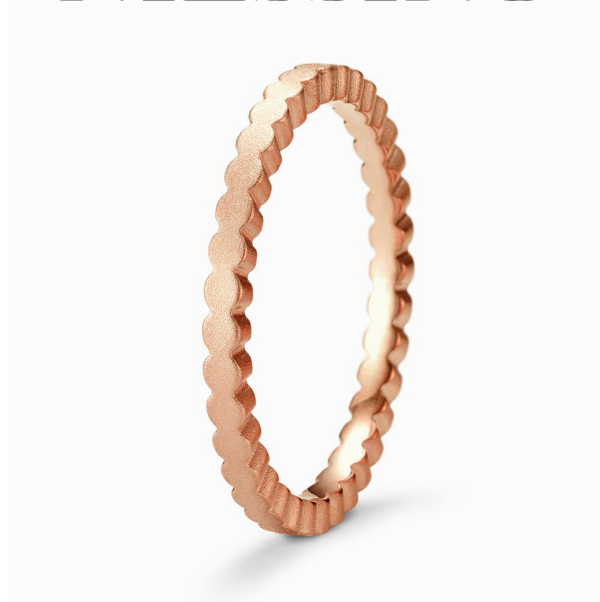

# NIESSING

Produkt ID: N351531

Form/Name: JEWELRY RINGS

Category: RINGS

Collection: ARCHITECTURE

Material: Au 750

Niessing Color: Solaris1

Texture: Velvet

Width: 1,8