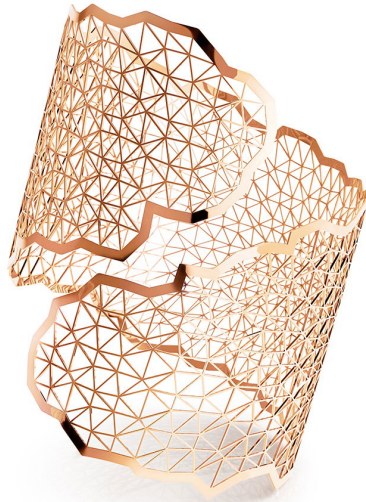

# NIESSING

Produkt ID: N382030

Form/Name: JEWELRY BRACELETS

Category: BRACELETS

Collection: TOPIA VISION

Material: Au 750

Niessing Color: Classic Red

Texture: Gloss

Width: 47,8

Diameter: 53