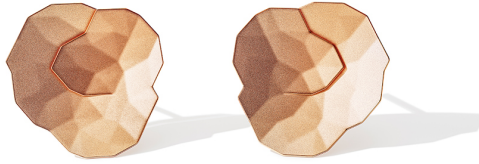

NIESSING

Produkt ID: N384020

Form/Name: JEWELRY EARRINGS

Category: EARRINGS

Collection: TOPIA

Material: Au 750

Niessing Color: Classic Red

Texture: Velvet

Diameter: 15