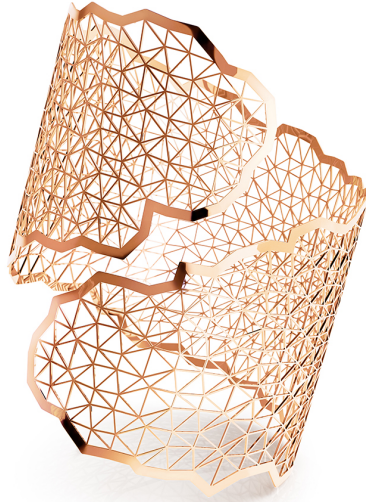

# NIESSING

Produkt ID: N382030

Form/Name: JEWELRY BRACELETS

Category: BRACELETS

Collection: TOPIA VISION

Material: Au 750

Niessing Color: Classic Red

Texture: Gloss

Width: 47,8

Diameter: 59