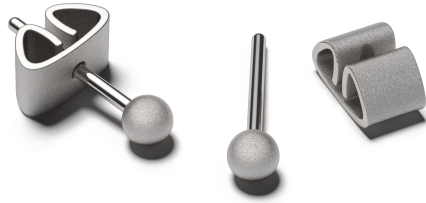

NIESSING

Produkt ID: N344021

Form/Name: NOW EARRINGS

Category: EARRINGS

Collection: NOW GALAXY

Diameter: 10,00

Texture: Gloss

Material: Silver Color

Niessing Color: Lava

Texture: Velvet

Diameter: 3