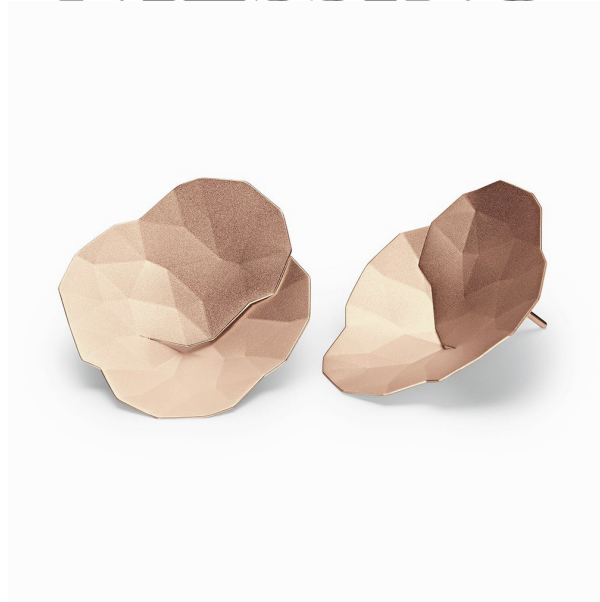

NIESSING

Produkt ID: N294056

Form/Name: JEWELRY EARRINGS

Category: EARRINGS

Collection: TOPIA

Diameter: 30

Material: Au 750

Niessing Color: Rosewood

Texture: Velvet