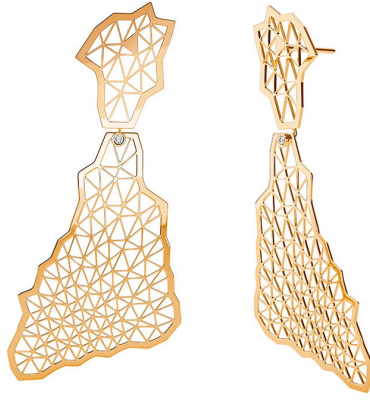

NIESSING

Produkt ID: N384915

Form/Name: JEWELRY EARRINGS

Category: EARRINGS

Collection: TOPIA VISION

Material: Au 750

Niessing Color: Fine Rose

Texture: Gloss

Length: 53,5

Number of stones: 1

Cut: Brillant

Clarity: VS2

Color: G

Carat: 0,01