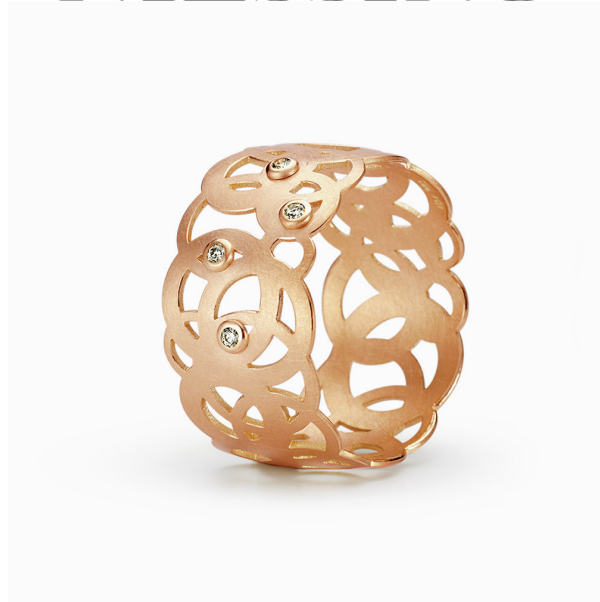

# NIESSING

Produkt ID: N281580

Form/Name: JEWELRY RINGS

Category: RINGS

Collection: ROSEUM

Width: 10,5

Material: Au 750

Niessing Color: Fine Rose

Texture: Nature

Number of stones: 4

Cut: Brillant

Carat: 0,01

Color: F

Clarity: VS