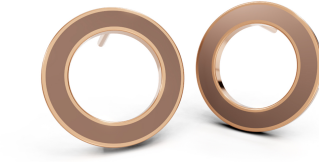

NIESSING

Produkt ID: N404042

Form/Name: JEWELRY EARRINGS

Category: EARRINGS

Collection: SETARIO

Material: Au 750

Niessing Color: Classic Red

Material 2: enamel

Niessing Color 2: mocha

Texture: Gloss

Diameter: 14,3