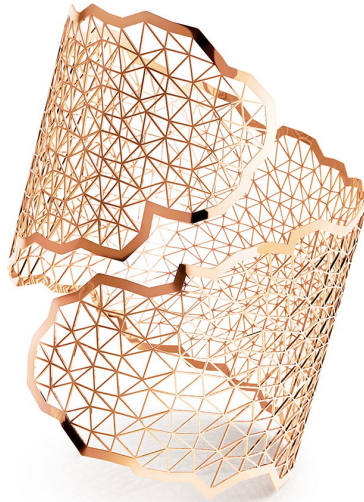

NIESSING

Produkt ID: N382030

Form/Name: JEWELRY BRACELETS

Category: BRACELETS

Collection: TOPIA VISION

Material: Au 750

Niessing Color: Classic Red

Texture: Gloss

Width: 47,8

Diameter: 53