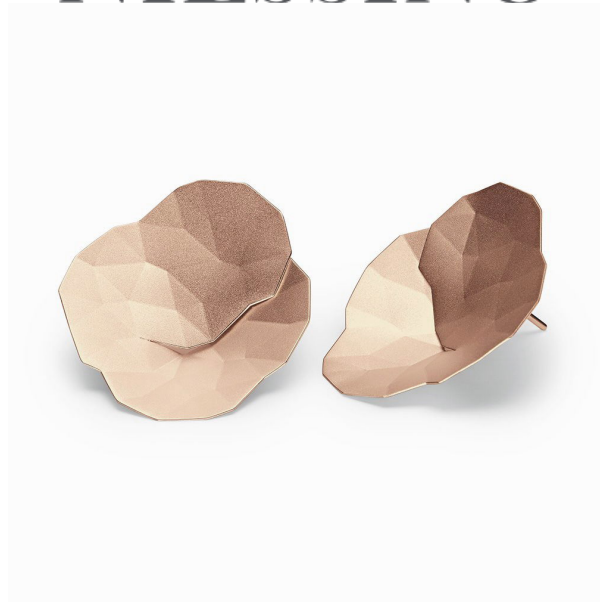

# NIESSING

Produkt ID: N294056

Form/Name: JEWELRY EARRINGS

Category: EARRINGS

Collection: TOPIA

Material: Au 750

Niessing Color: Rosewood

Texture: Velvet

Diameter: 30