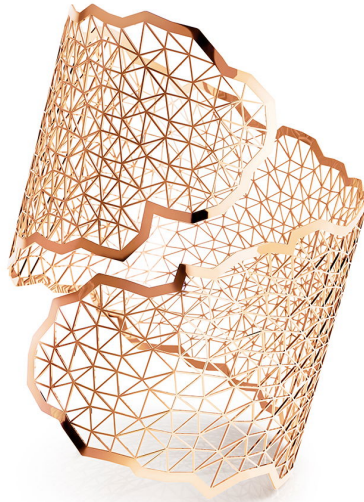

NIESSING

Produkt ID: N382030

Form/Name: JEWELRY BRACELETS

Category: BRACELETS

Collection: TOPIA VISION

Material: Au 750

Niessing Color: Classic Red

Texture: Gloss

Width: 47,8

Diameter: 50