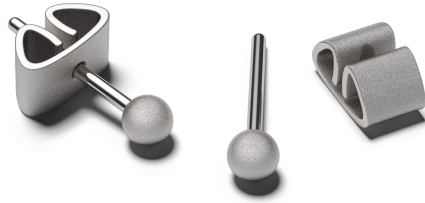

# NIESSING

Produkt ID: N344021

Form/Name: NOW EARRINGS

Category: EARRINGS

Collection: NOW GALAXY

Diameter: 10,00

Texture: Gloss

Material: Silver Color

Niessing Color: Lava

Texture: Velvet

Diameter: 3