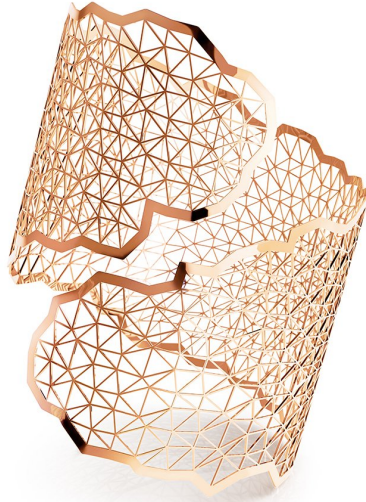

NIESSING

Produkt ID: N382030

Form/Name: JEWELRY BRACELETS

Category: BRACELETS

Collection: TOPIA VISION

ONLINESTORE: 1

Material: Au 750

Niessing Color: Classic Red

Texture: Gloss

Diameter: 62