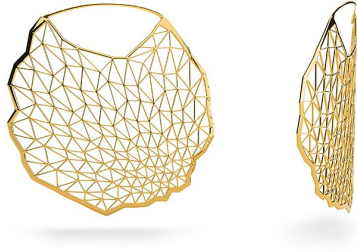

NIESSING

Produkt ID: N384022

Form/Name: JEWELRY EARRINGS

Category: EARRINGS

Collection: TOPIA VISION

ONLINESTORE: 1

Material: Au 750

Niessing Color: Classic Yellow

Texture: Gloss

Diameter: 43