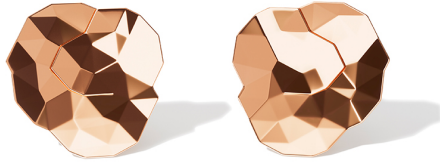

# NIESSING

Produkt ID: N384020

Form/Name: Jewelry EARRINGS

Category: EARRINGS

Collection: TOPIA

Diameter: 15

Material: Au 750

Niessing Color: Classic Red

Texture: Gloss