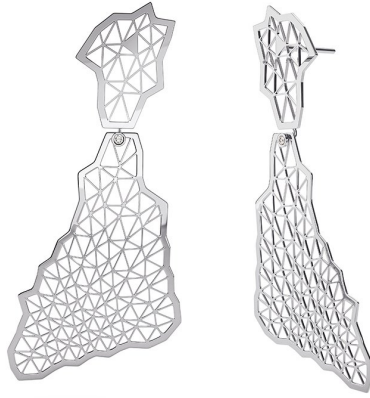

# NIESSING

Produkt ID: N384915

Form/Name: JEWELRY EARRINGS

Category: EARRINGS

Collection: TOPIA VISION

ONLINESTORE: 1

Material: Pt 950

Niessing Color: Platinum

Texture: Gloss

Length: 53,5

Number of stones: 1

Cut: Brillant

Clarity: VS2

Color: G

Carat: 0,01