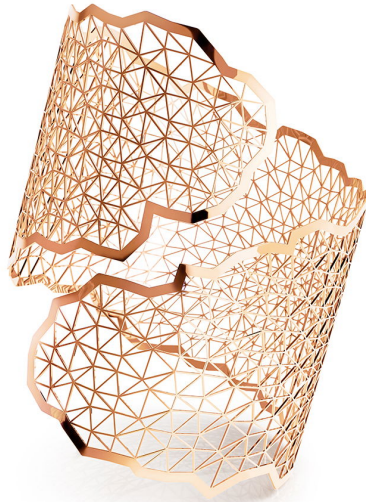

NIESSING

Produkt ID: N382030

Form/Name: JEWELRY BRACELETS

Category: BRACELETS

Collection: TOPIA VISION

Material: Au 750

Niessing Color: Classic Red

Texture: Gloss

Width: 47,8

Diameter: 62