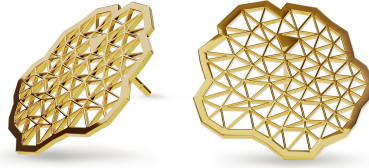

NIESSING

Produkt ID: N414020

Form/Name: JEWELRY EARRINGS

Category: EARRINGS

Collection: TOPIA VISION

Material: Au 750

Niessing Color: Classic Yellow

Texture: Gloss

Diameter: 21