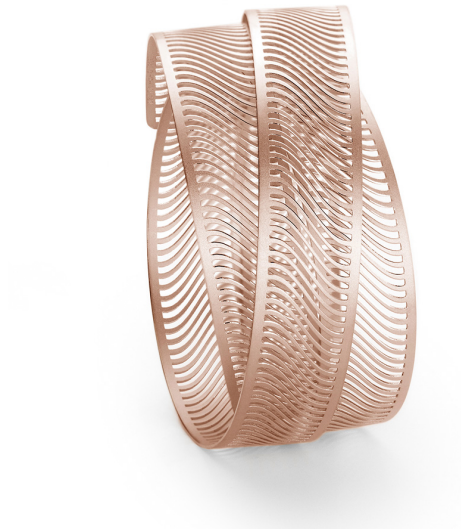

# NIESSING

Produkt ID: N352016

Form/Name: JEWELRY BRACELETS

Category: BRACELETS

Collection: MIRAGE

Width: 15

Diameter: 60

Material: Au 750

Niessing Color: Rosewood

Texture: Velvet