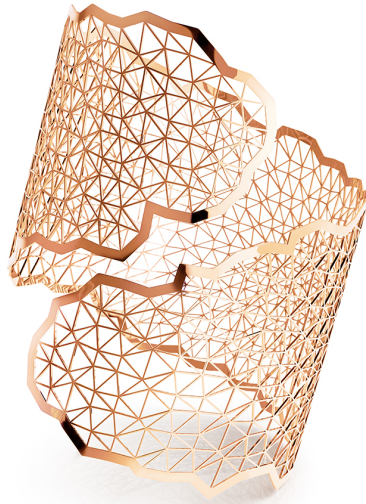

NIESSING

Produkt ID: N382030

Form/Name: JEWELRY BRACELETS

Category: BRACELETS

Collection: TOPIA VISION

Material: Au 750

Niessing Color: Classic Red

Texture: Gloss

Width: 47,8

Diameter: 53