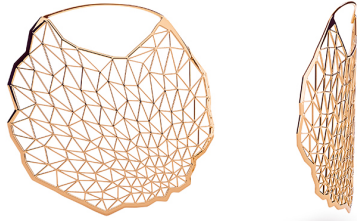

NIESSING

Produkt ID: N384022

Form/Name: JEWELRY EARRINGS

Category: EARRINGS

Collection: TOPIA VISION

Material: Au 750

Niessing Color: Classic Red

Texture: Gloss

Diameter: 43