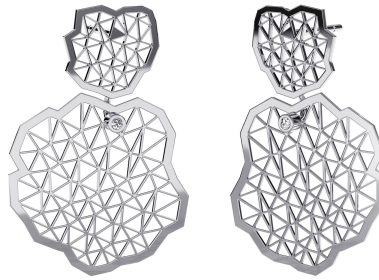

# NIESSING

Produkt ID: N414920

Form/Name: Jewelry EARRINGS

Category: EARRINGS

Collection: TOPIA VISION

Length: 30

Material: Pt 950

Niessing Color: Platinum

Texture: Gloss

Number of stones: 1

Cut: Brillant

Carat: 0,01

Color: G

Clarity: VS2