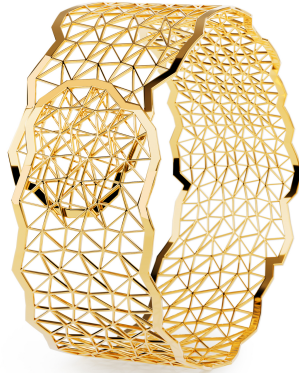

NIESSING

Produkt ID: N412010

Form/Name: JEWELRY BRACELETS

Category: BRACELETS

Collection: TOPIA VISION

Width: 27

Diameter: 50

Material: Au 750

Niessing Color: Classic Yellow

Texture: Gloss