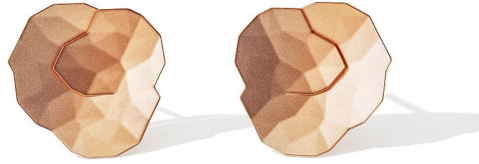

NIESSING

Produkt ID: N384020

Form/Name: JEWELRY EARRINGS

Category: EARRINGS

Collection: TOPIA

Material: Au 750

Niessing Color: Classic Red

Texture: Velvet

Diameter: 15