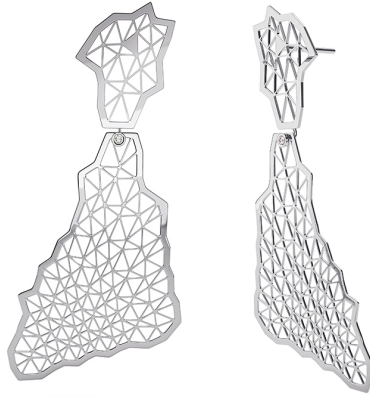

# NIESSING

Produkt ID: N384915

Form/Name: JEWELRY EARRINGS

Category: EARRINGS

Collection: TOPIA VISION

Material: Pt 950

Niessing Color: Platinum

Texture: Gloss

Length: 53,5

Number of stones: 1

Cut: Brillant

Clarity: VS2

Color: G

Carat: 0,01