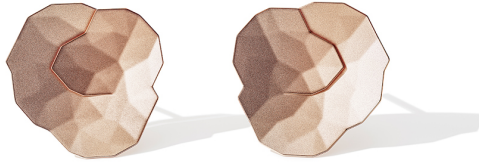

NIESSING

Produkt ID: N384020

Form/Name: JEWELRY EARRINGS

Category: EARRINGS

Collection: TOPIA

Material: Au 750

Niessing Color: Rosewood

Texture: Velvet

Diameter: 15