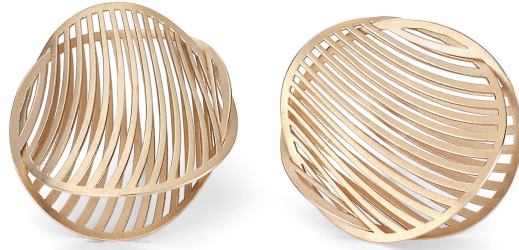

# NIESSING

Produkt ID: N334020-SF

Form/Name: JEWELRY EARRINGS

Category: EARRINGS

Collection: MIRAGE

Material: Au 750

Niessing Color: Classic Red

Texture: Velvet

Diameter: 20