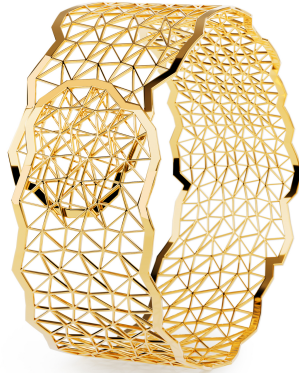

# NIESSING

Produkt ID: N412010

Form/Name: JEWELRY BRACELETS

Category: BRACELETS

Collection: TOPIA VISION

Width: 27

Diameter: 50

Material: Au 750

Niessing Color: Classic Yellow

Texture: Gloss