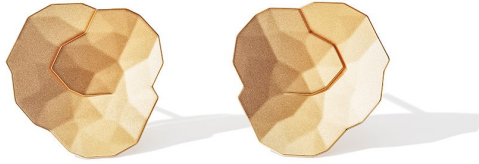

NIESSING

Produkt ID: N384020

Form/Name: JEWELRY EARRINGS

Category: EARRINGS

Collection: TOPIA

Material: Au 750

Niessing Color: Fine Rose

Texture: Velvet

Diameter: 15