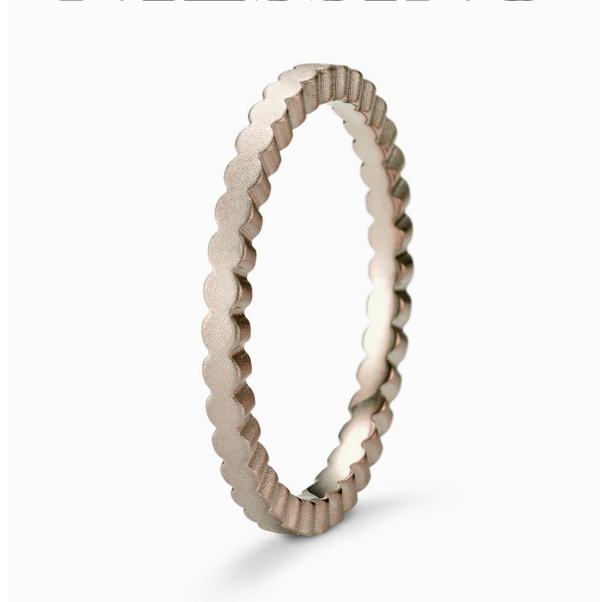

# NIESSING

Produkt ID: N351532

Form/Name: JEWELRY RINGS

Category: RINGS

Collection: ARCHITECTURE

Material: Au 750

Niessing Color: aura2

Texture: Velvet

Width: 1,8