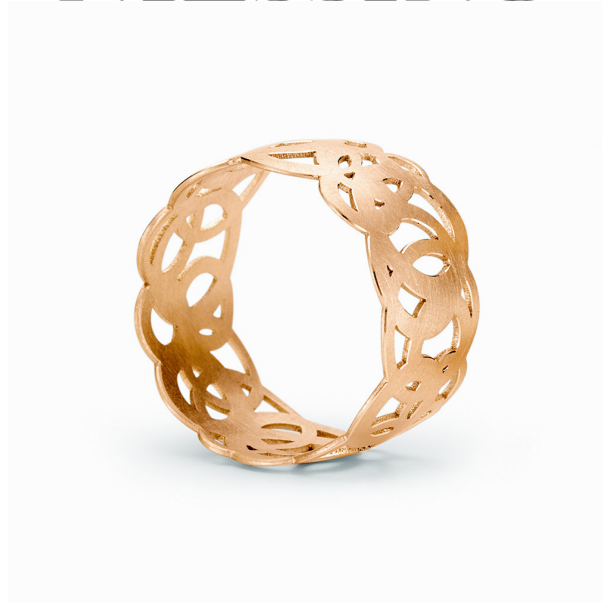

# NIESSING

Produkt ID: N281580

Form/Name: JEWELRY RINGS

Category: RINGS

Collection: ROSEUM

Material: Au 750

Niessing Color: Fine Rose

Texture: Nature

Width: 10,5