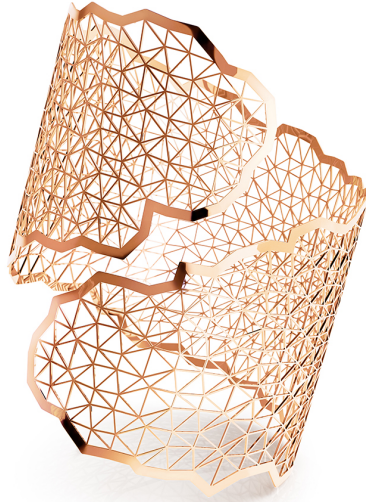

# NIESSING

Produkt ID: N382030

Form/Name: JEWELRY BRACELETS

Category: BRACELETS

Collection: TOPIA VISION

Material: Au 750

Niessing Color: Classic Red

Texture: Gloss

Width: 47,8

Diameter: 50