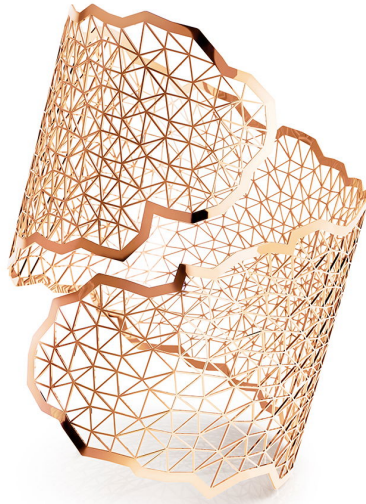

NIESSING

Produkt ID: N382030

Form/Name: JEWELRY BRACELETS

Category: BRACELETS

Collection: TOPIA VISION

Material: Au 750

Niessing Color: Classic Red

Texture: Gloss

Width: 47,8

Diameter: 62