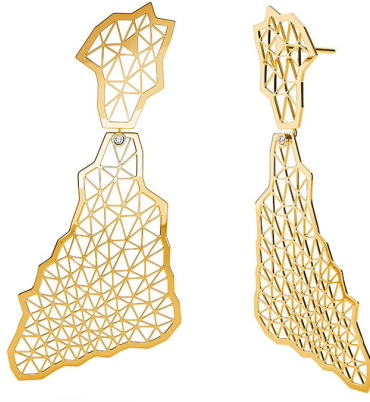

NIESSING

Produkt ID: N384915

Form/Name: JEWELRY EARRINGS

Category: EARRINGS

Collection: TOPIA VISION

Material: Au 750

Niessing Color: Classic Yellow

Texture: Gloss

Length: 53,5

Number of stones: 1

Cut: Brillant

Clarity: VS2

Color: G

Carat: 0,01