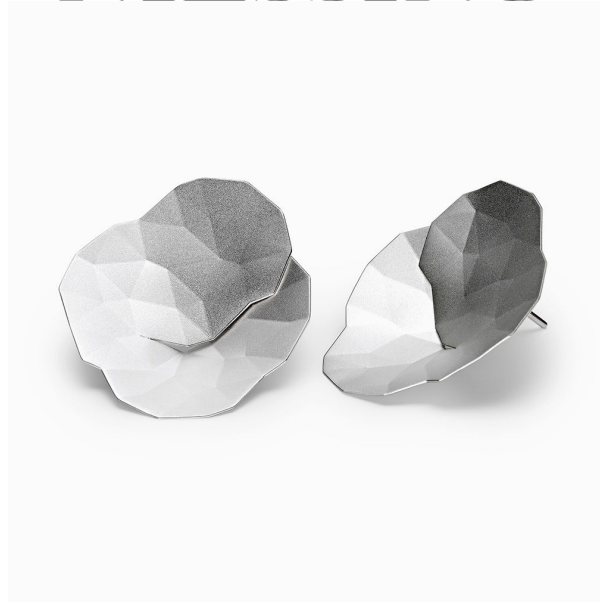

NIESSING

Produkt ID: N294056

Form/Name: JEWELRY EARRINGS

Category: EARRINGS

Collection: TOPIA

Material: Pt 950

Niessing Color: Platinum

Texture: Velvet

Diameter: 30