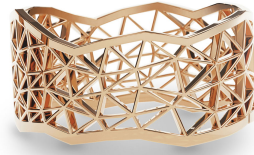

# NIESSING

Produkt ID: N411010

Form/Name: JEWELRY RINGS

Category: RINGS

Collection: TOPIA VISION

Material: Au 750

Niessing Color: Classic Red

Texture: Gloss

Width: 10