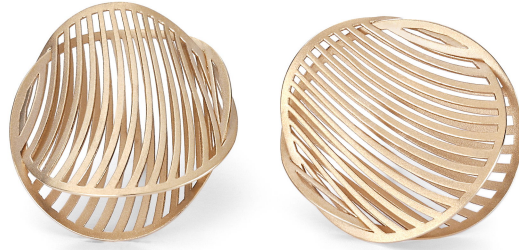

NIESSING

Produkt ID: N334020-SF

Form/Name: JEWELRY EARRINGS

Category: EARRINGS

Collection: MIRAGE

Material: Au 750

Niessing Color: Classic Red

Texture: Velvet

Diameter: 20