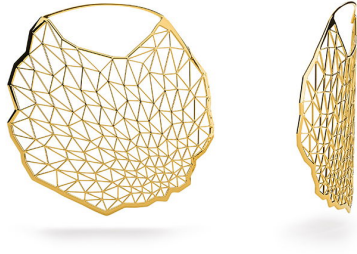

NIESSING

Produkt ID: N384022

Form/Name: JEWELRY EARRINGS

Category: EARRINGS

Collection: TOPIA VISION

Material: Au 750

Niessing Color: Classic Yellow

Texture: Gloss

Diameter: 43